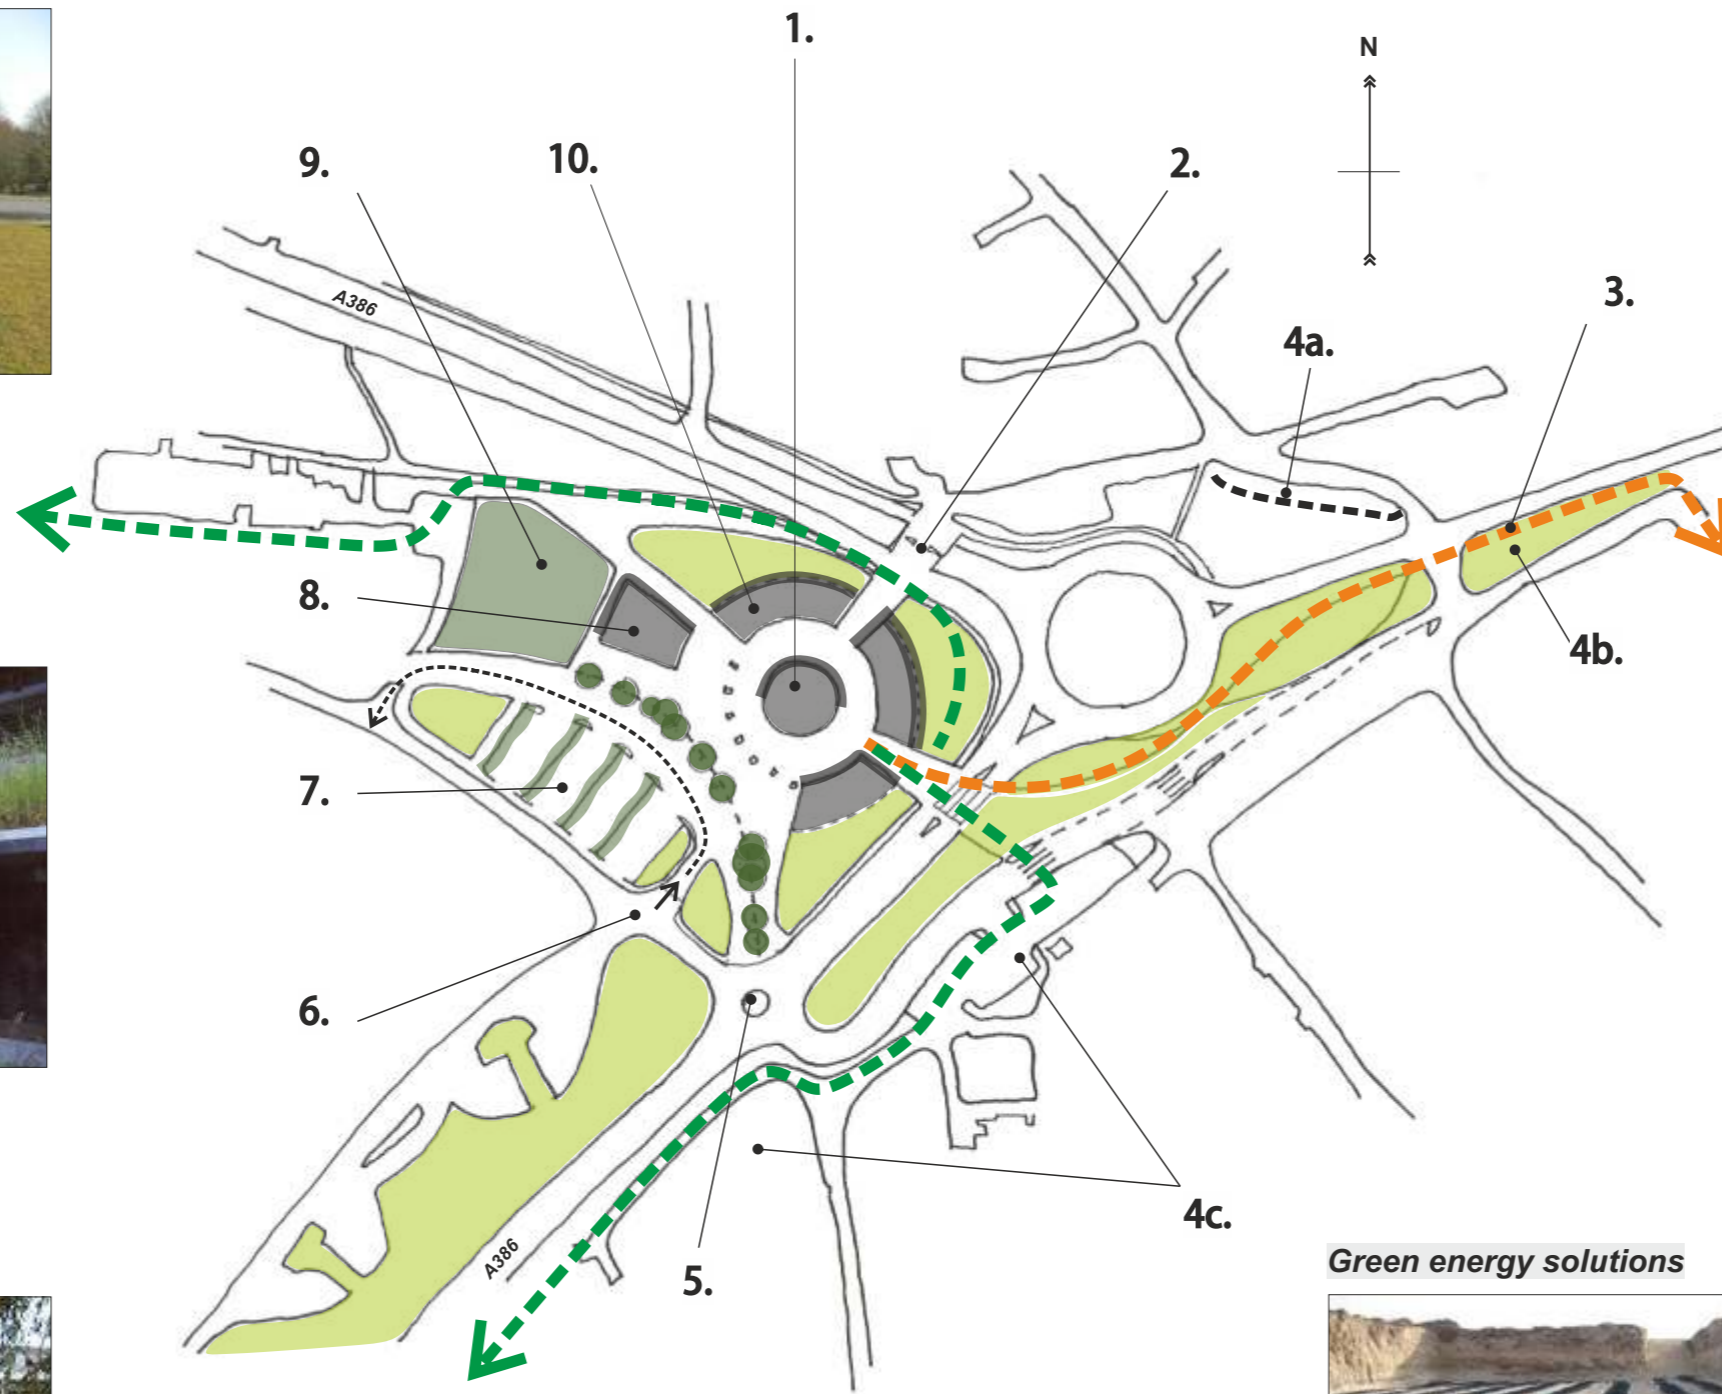

## Historical patterns.

## Landscaped buildings.

## Encounter & gathering.

## IDEAS KEY:

1. Visitor information hub inc':
  - a) 24hr Interactive information display.
  - b) Café.
  - c) Field study visit 'School room'.
2. Improved pedestrian access.
3. Potential cycle connection to Dousland.
4. Additional new parking:
  - a) Layby to Harrowbeer Lane.
  - b) Parking opposite The Rock Inn.
  - c) Short & Long Stay
5. Incorporate DCC New roundabout & highway proposal.
6. Vehicle entrance to proposal & one way flow.
7. New visitor parking.
8. New nursery facility with residential above.
9. Existing public play area.
10. Retail with residential above:
  - New public wc's.
  - Bespoke car share parking spaces.
  - Secure covered cycle spaces.
  - Electrical car charging point.